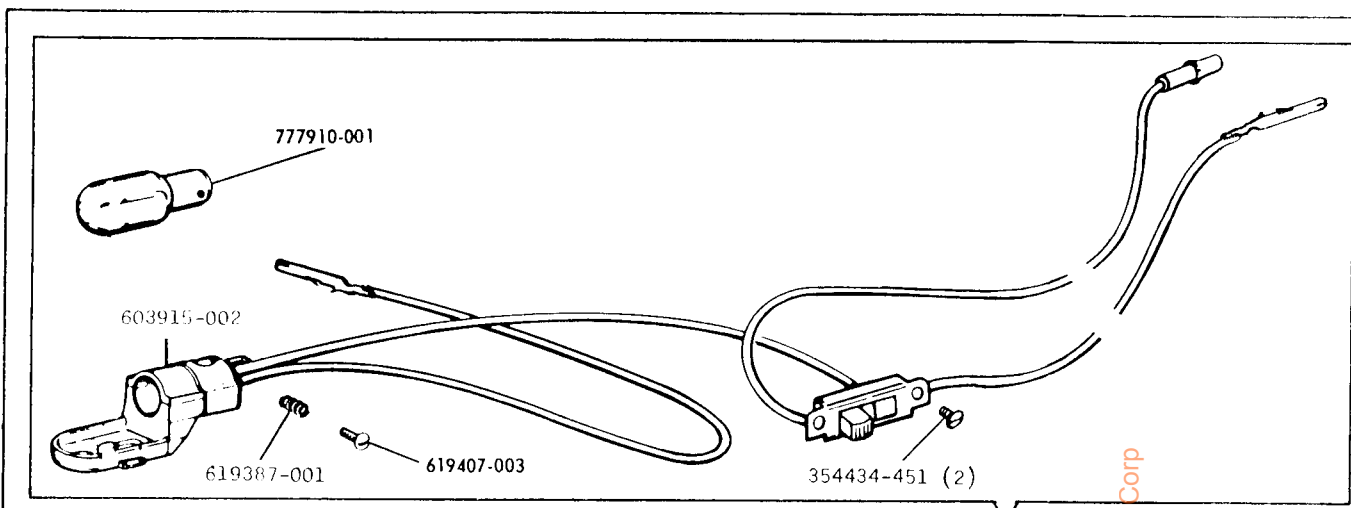

SINGER

417E3

LIST OF PARTS--MACHINE NO. 417E3

(For Parts Not Illustrated, Refer to List of Parts for 717E3 and 717E8 Machines.)

ATTACHMENT SET 381108

- 103473 Needle Pack (plastic).
- 161172 Seam and Blindstitch Hem Guide
- 161295 Screw Driver (small)
- 171138 Feed Cover Plate
- 171150-656 Spool Pin for Twin Needle sewing
- 171463 Special Purpose Presser Foot Plate (snap-on)
- 171480 Presser Foot, for Cording and Slide Fastener Work
- 172336 bobbin (3)
- 381109 Attachment Box (cardboard)
- 381852-451 Arm Top Cover Complete