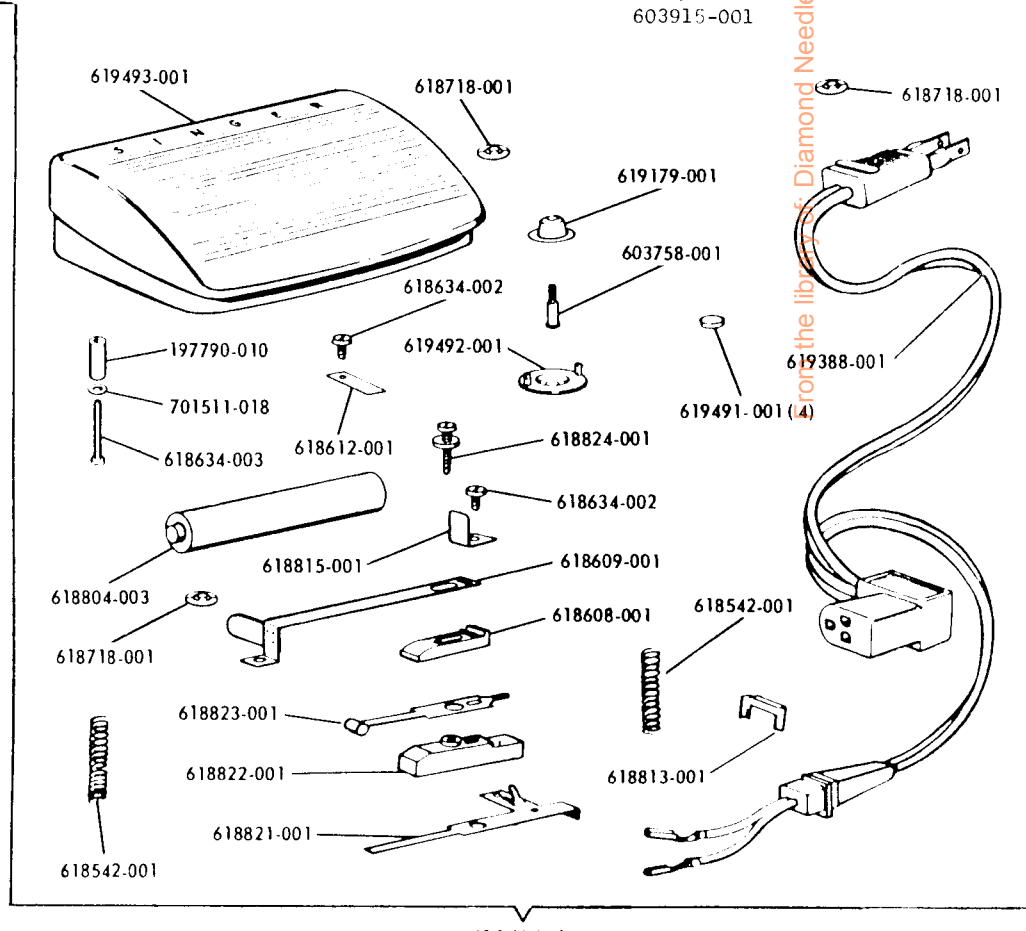

SINGER

417E3

LIST OF PARTS--MACHINE NO. 417E3

(For Parts Not Illustrated, Refer to List of Parts for 717E3 and 717E8 Machines.)

ATTACHMENT SET 381108

- 103473 Needle Pack (plastic).
- 161172 Seam and Blindstitch Hem Guide
- 161295 Screw Driver (small)
- 171138 Feed Cover Plate
- 171150-656 Spool Pin for Twin Needle sewing
- 171463 Special Purpose Presser Foot Plate (snap-on)
- 171480 Presser Foot, for Cording and Slide Fastener Work
- 172336 bobbin (3)
- 381109 Attachment Box (cardboard)
- 381852-451 Arm Top Cover Complete