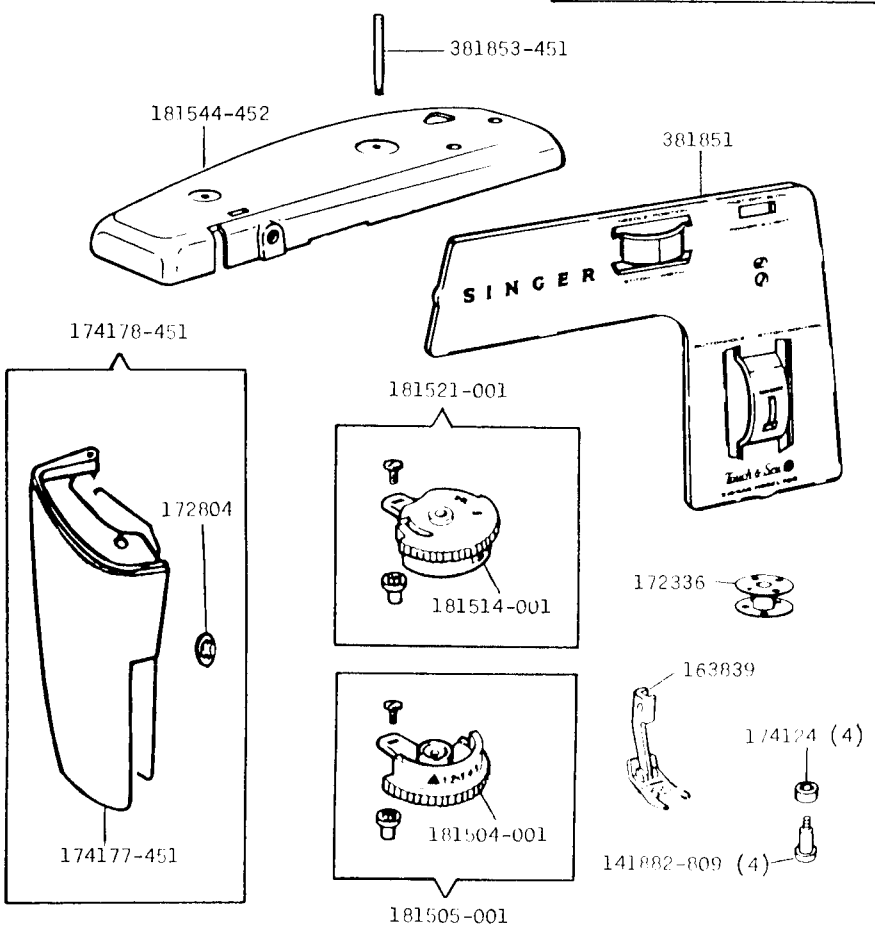

SINGER

417E3

LIST OF PARTS--MACHINE NO. 417E3

(For Parts Not Illustrated, Refer to List of Parts for 717E3 and 717E8 Machines.)

ATTACHMENT SET 381108

- 103473 Needle Pack (plastic).
- 161172 Seam and Blindstitch Hem Guide
- 161295 Screw Driver (small)
- 171138 Feed Cover Plate
- 171150-656 Spool Pin for Twin Needle sewing
- 171463 Special Purpose Presser Foot Plate (snap-on)
- 171480 Presser Foot, for Cording and Slide Fastener Work
- 172336 bobbin (3)
- 381109 Attachment Box (cardboard)
- 381852-451 Arm Top Cover Complete